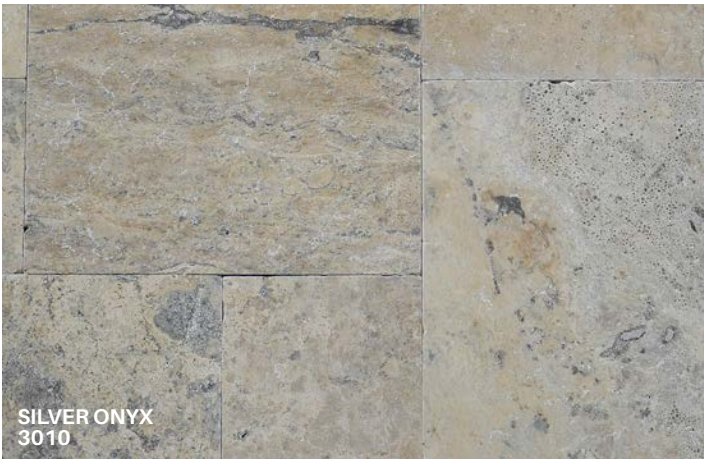

DSS
DISTINCT STONE SOLUTIONS

PRODUCT CATALOG

IVORY
1000

IVORY TUSCANY
1002

WALNUT MIX
1033

WALNUT
2001

COUNTRY CLASSIC
2004

NOCE
2005

SCABOS
2007

SILVER PREMIUM
3000

IVORY

1000

IVORY TUSCANY

1002

WALNUT MIX

1033